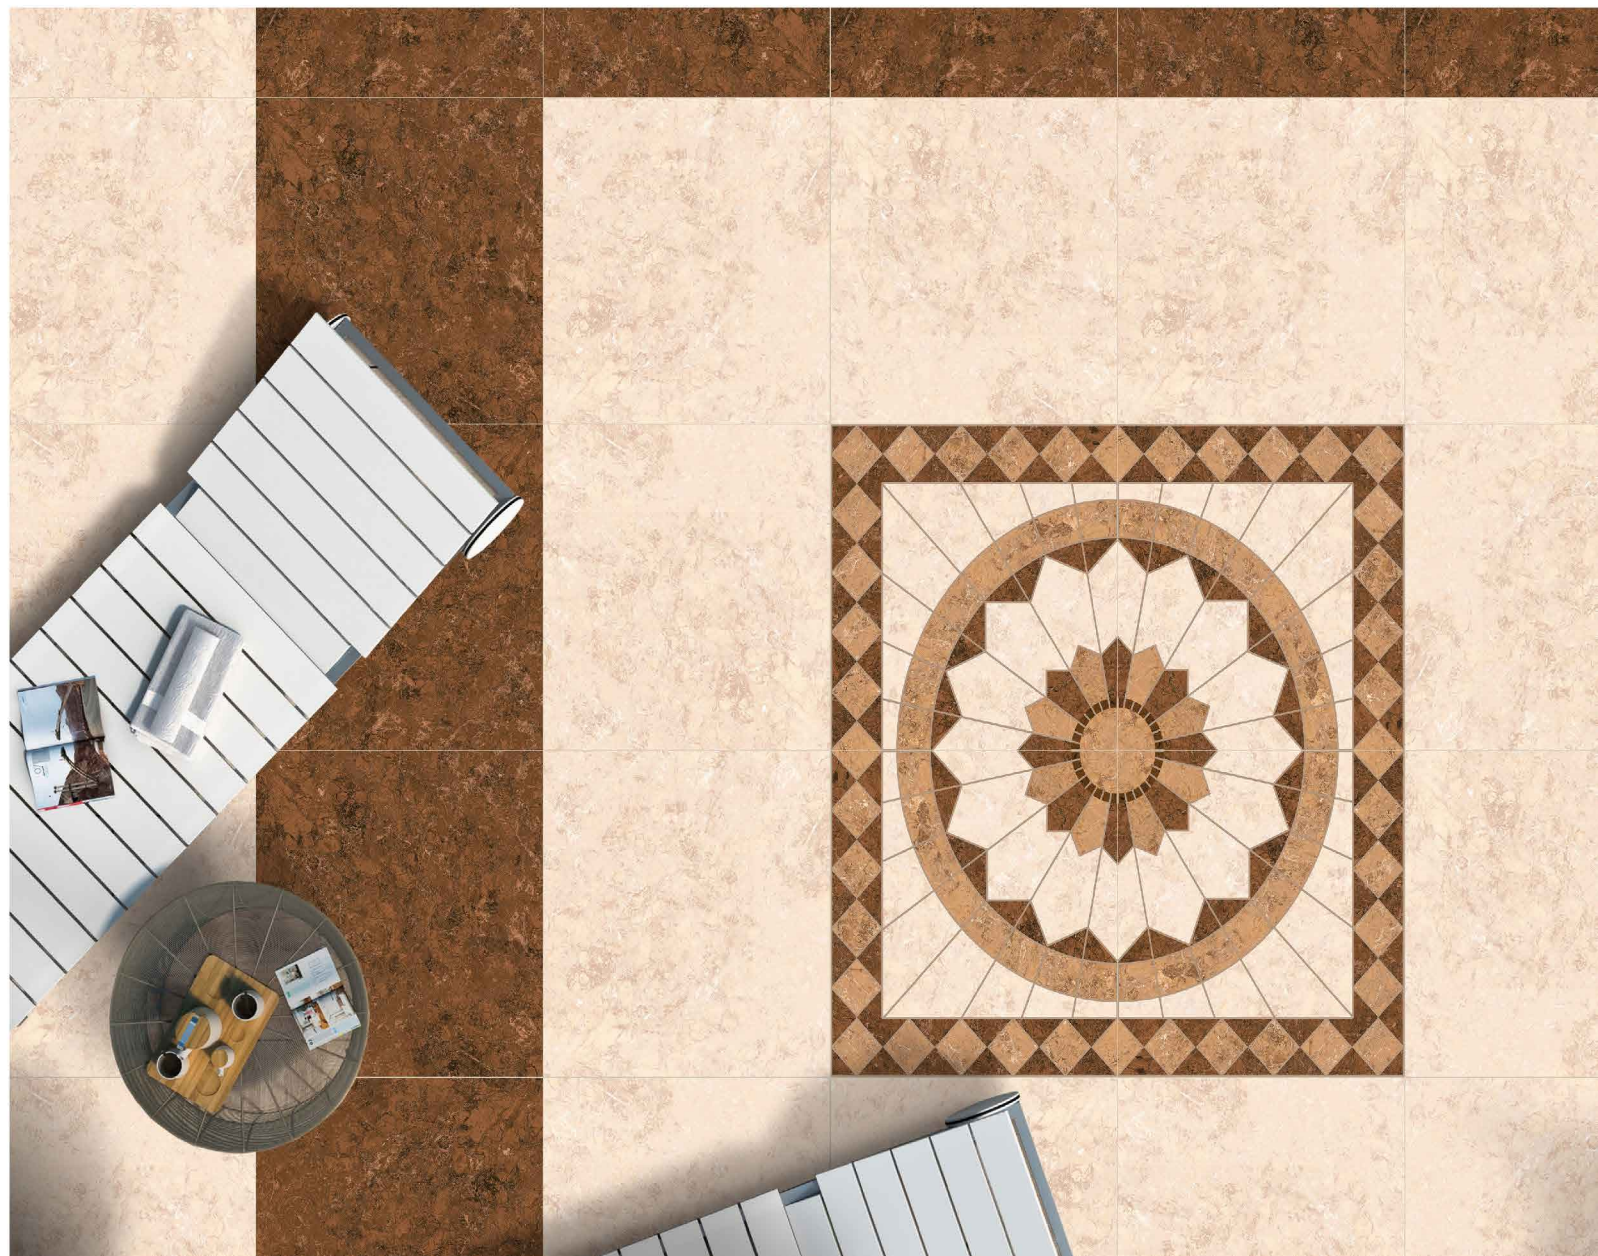

URBAN AREAS

500 X
500MM

PLAIN
SERIES

5098

5097

5096

HEAVY DUTY

VITRIFIED PARKING TILES