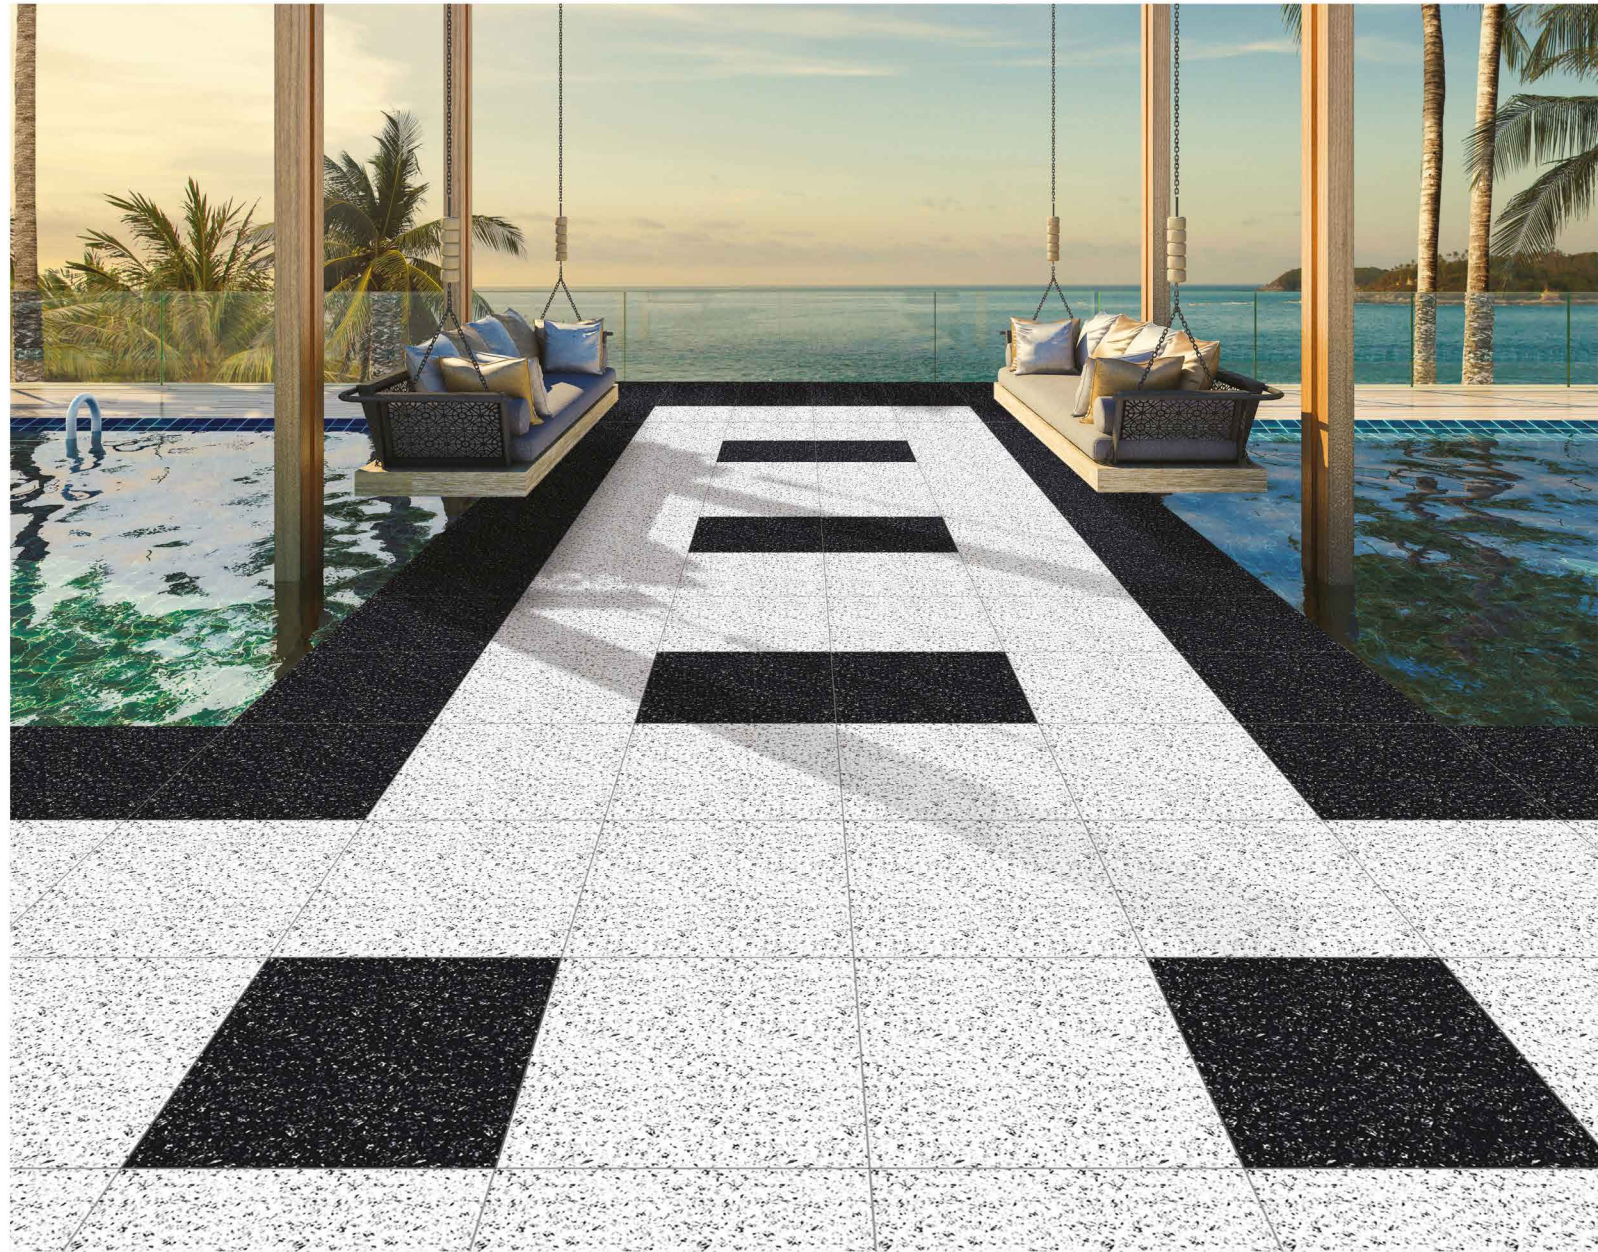

11MM THICKNESS

500 X
500MM

PLAIN
SERIES

5010

5009

HEAVY DUTY

VITRIFIED PARKING TILES

500 X
500MM