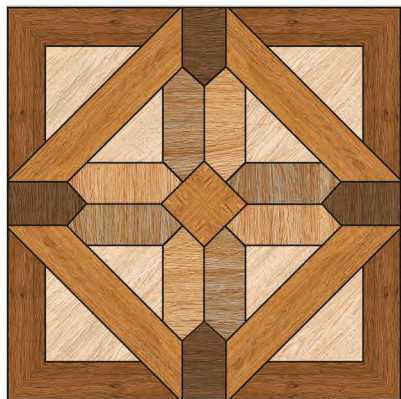

HEAVY DUTY

VITRIFIED PARKING TILES

500 X
500MM

PLAIN
SERIES

11MM THICKNESS

GARDENS

PATHWAYS

TERRACES

BEACHES

TRAFFIC AREAS

URBAN AREAS

5064