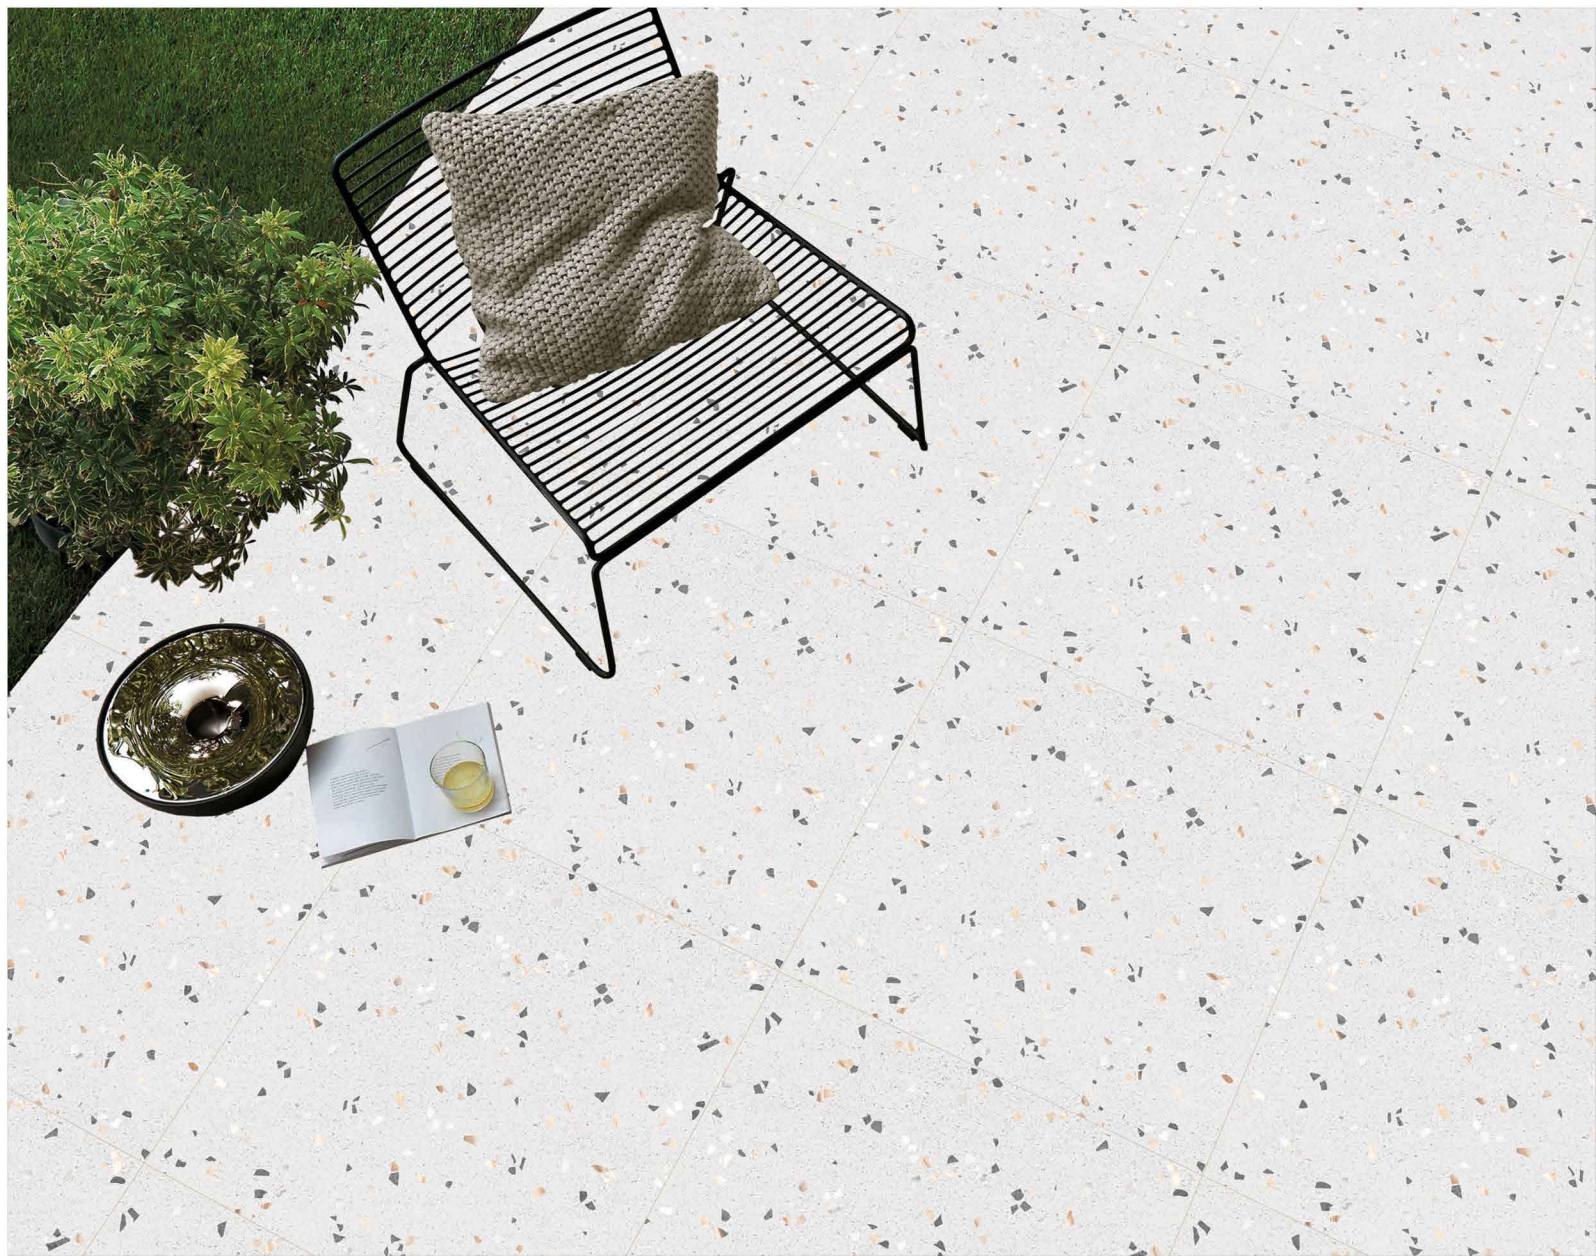

TRAFFIC AREAS

URBAN AREAS

500 X
500MM

PLAIN
SERIES

5116

HEAVY DUTY

VITRIFIED PARKING TILES

500 X
500MM