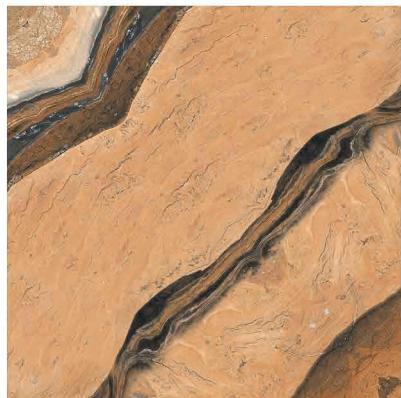

HEAVY DUTY

VITRIFIED PARKING TILES

500 X
500MM

PLAIN
SERIES

11MM THICKNESS

5163