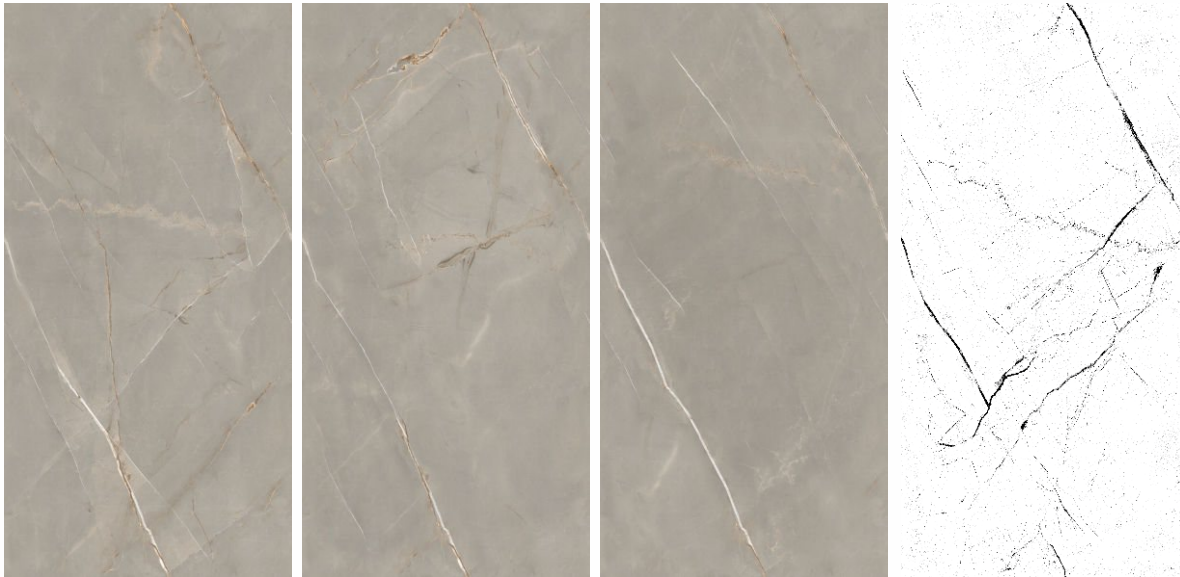

600X
1200mm

Polished
Glazed
Vitrified
Tiles

Carving

Collection

CA-063

CARVING

600X
1200mm

Polished
Glazed
Vitrified
Tiles