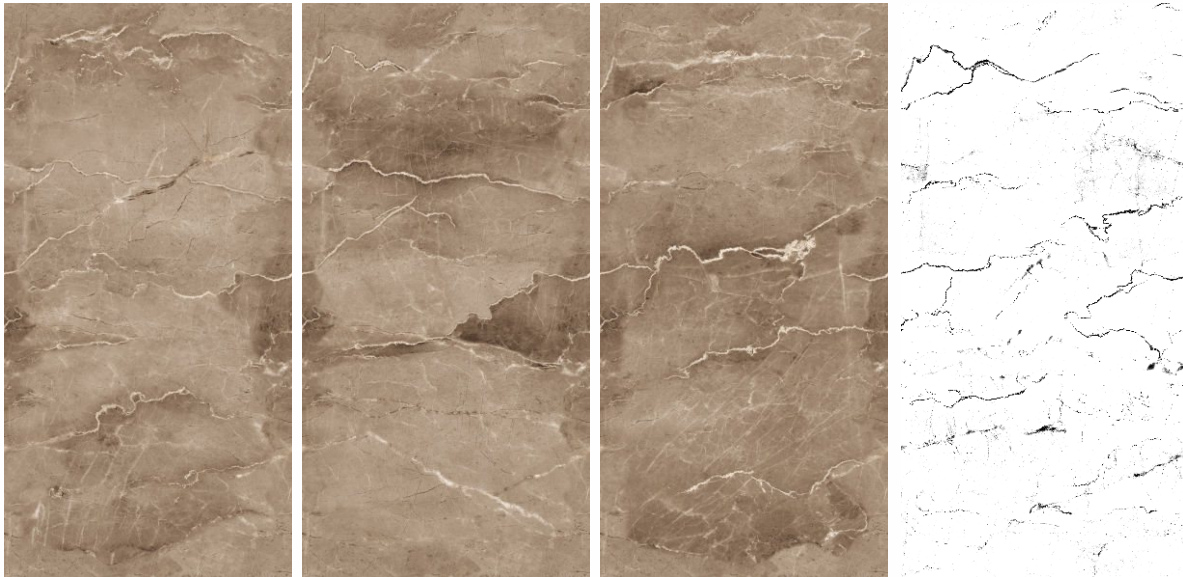

600X
1200mm

Polished
Glazed
Vitrified
Tiles

Carving

Collection

CA-080

CARVING