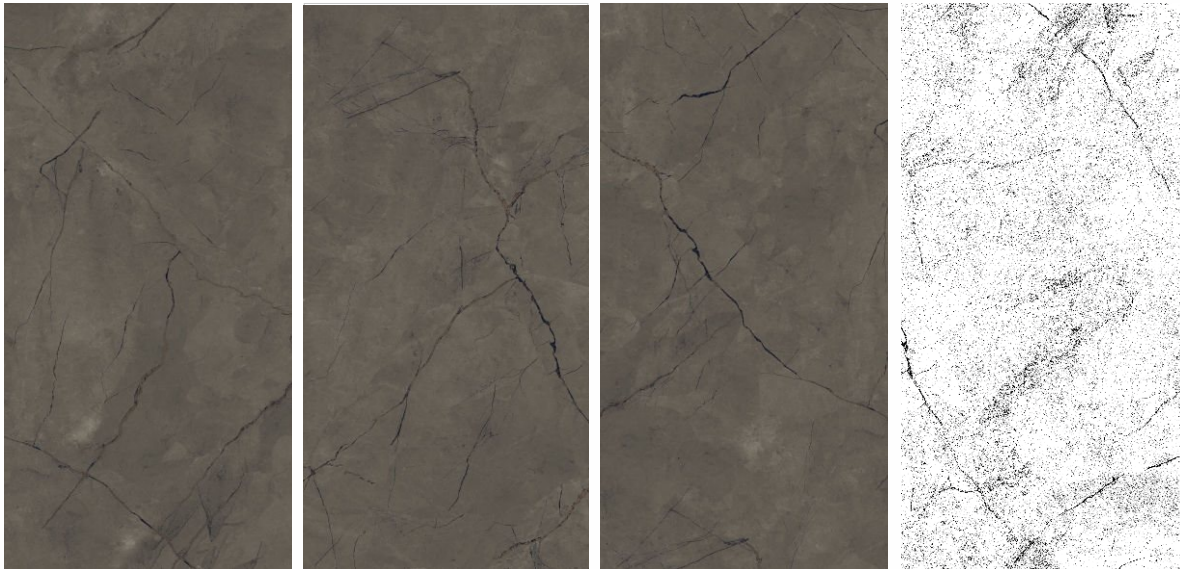

CA-057

PGVT | 600x1200 mm

600X
1200mm

Polished
Glazed
Vitrified
Tiles

Carving

Collection

CA-058

CARVING