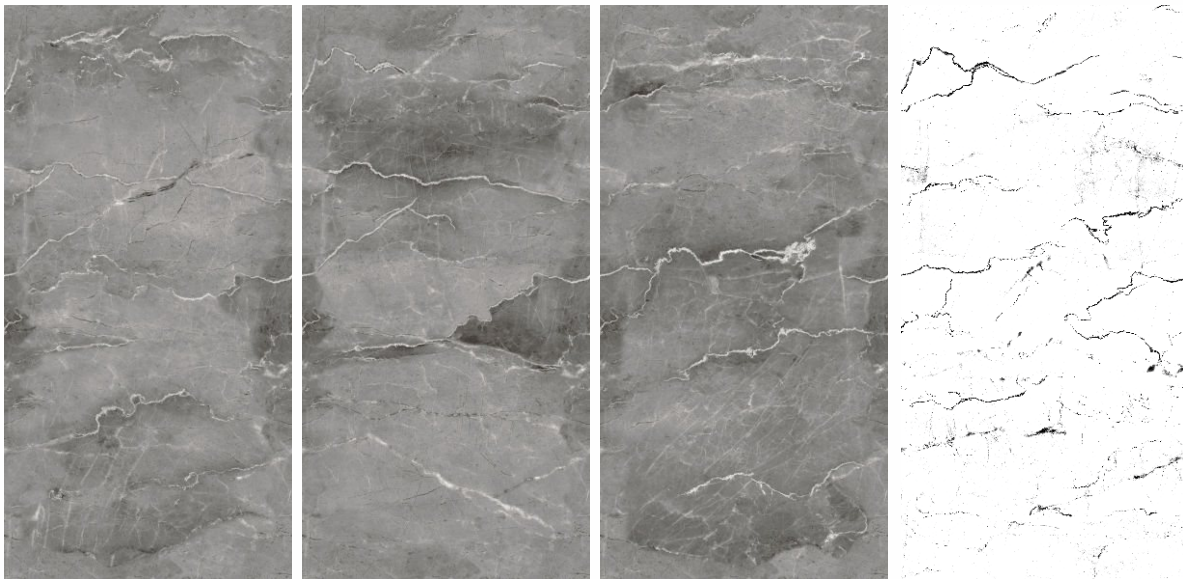

Polished
Glazed
Vitrified
Tiles

Carving

Collection

CA-082

CARVING

CA-082

PGVT | 600x1200 mm

600X
1200mm