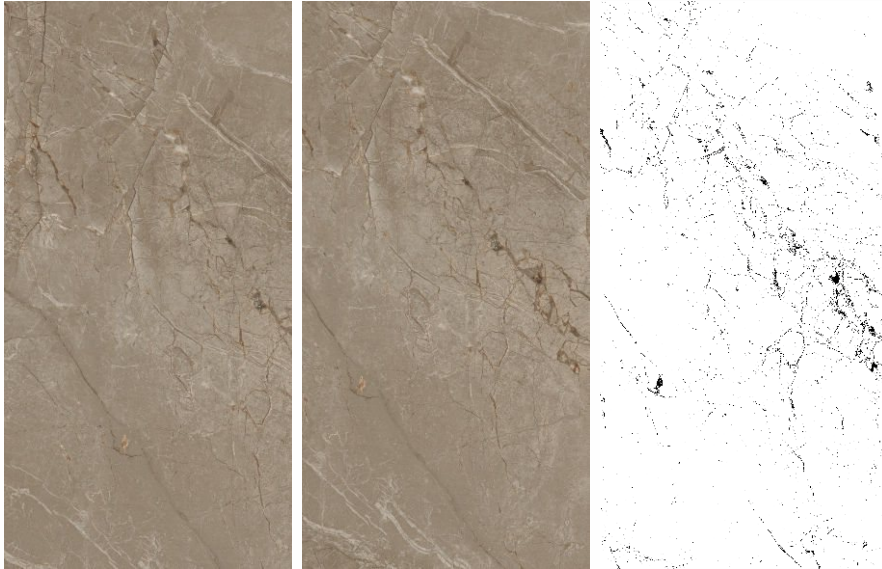

CA-058

PGVT | 600x1200 mm

600X
1200mm

Polished
Glazed
Vitrified
Tiles

Carving

Collection

CA-059

CARVING