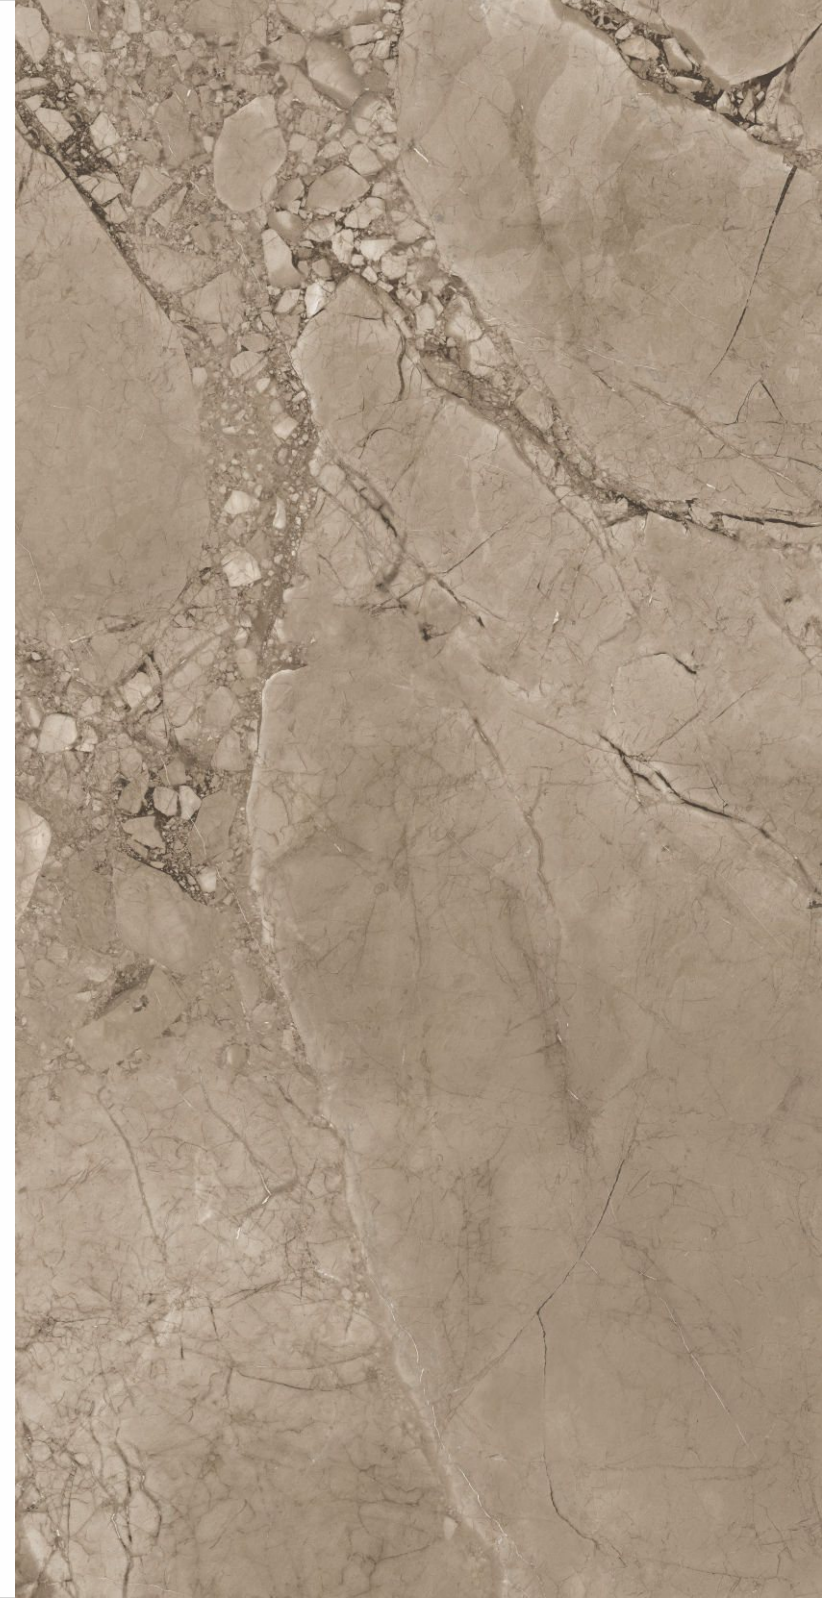

600X
1200mm

Polished
Glazed
Vitrified
Tiles

Carving

Collection

CA-079

CARVING