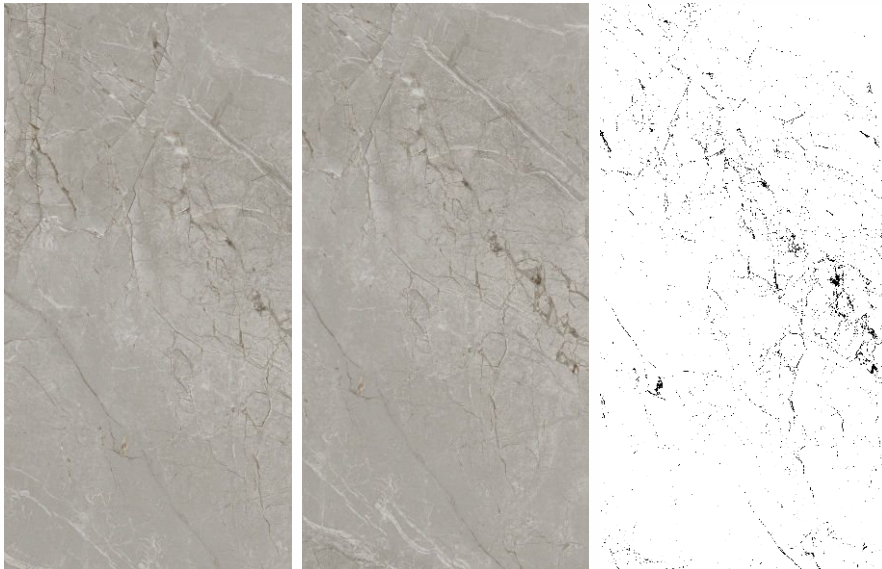

600X
1200mm

Polished
Glazed
Vitrified
Tiles

Carving

Collection

CA-060

CARVING

CA-060

PGVT | 600x1200 mm