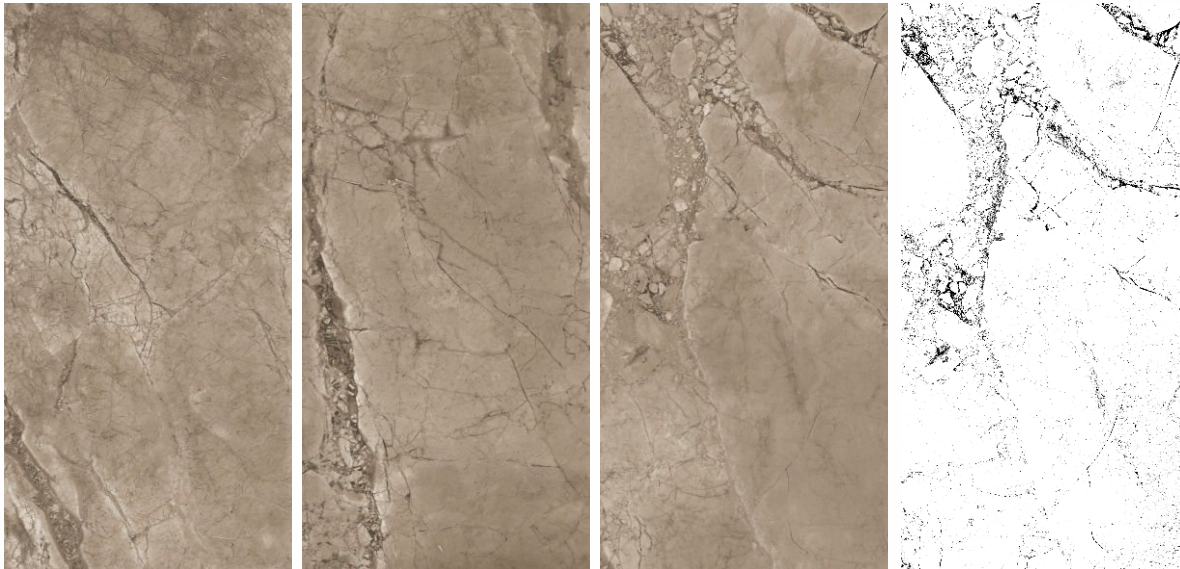

600X
1200mm

Polished
Glazed
Vitrified
Tiles

Carving

Collection

CA-079

CARVING